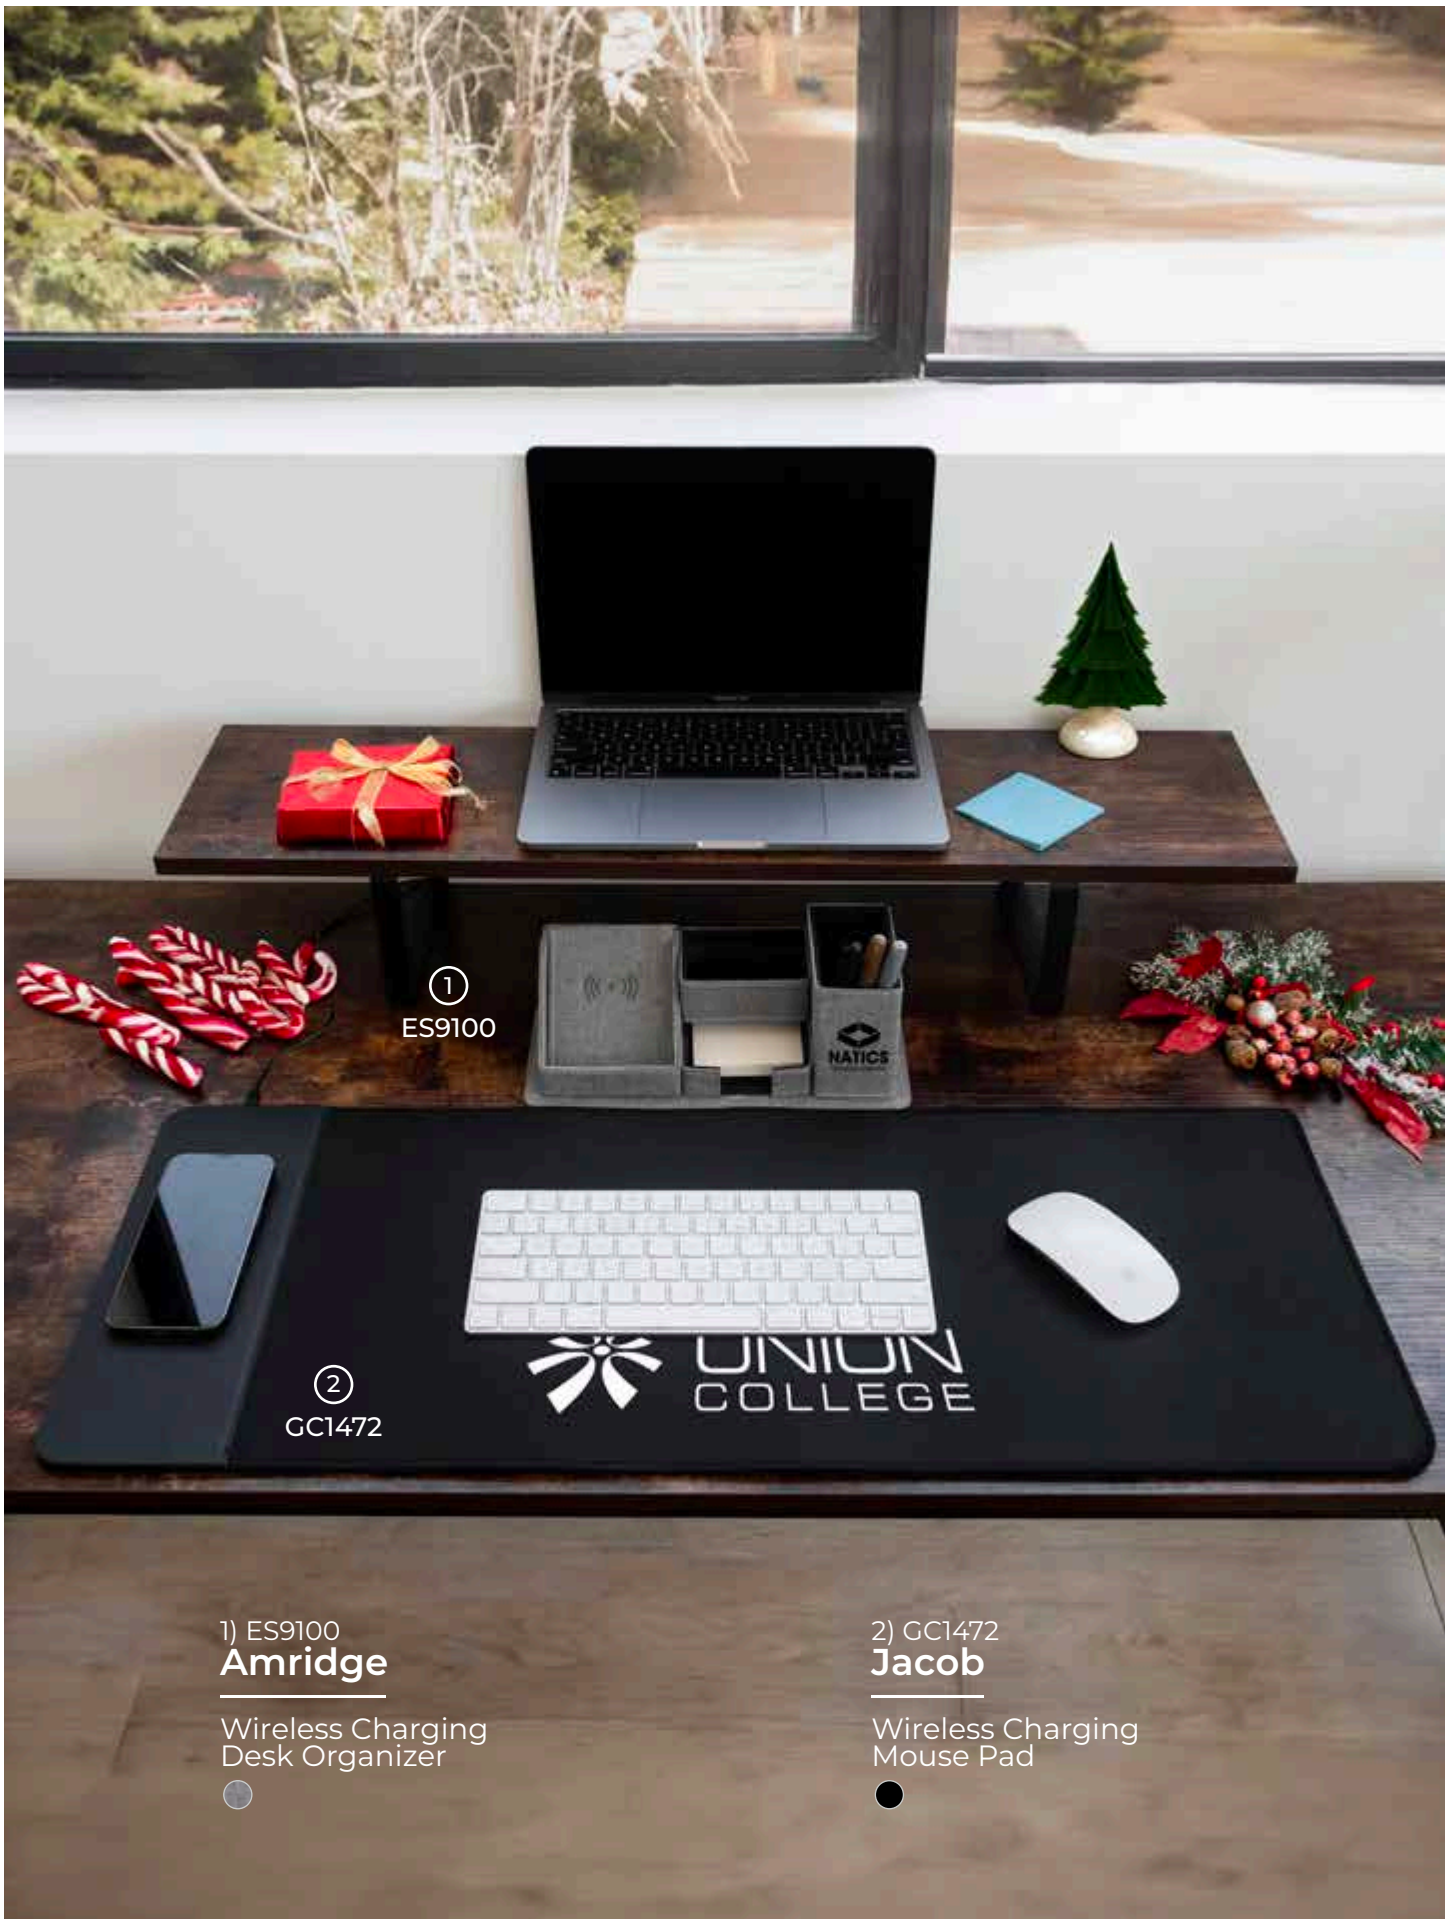

①
ES9100

②
GC1472

1) ES9100
Amridge

Wireless Charging
Desk Organizer

2) GC1472
Jacob

Wireless Charging
Mouse Pad