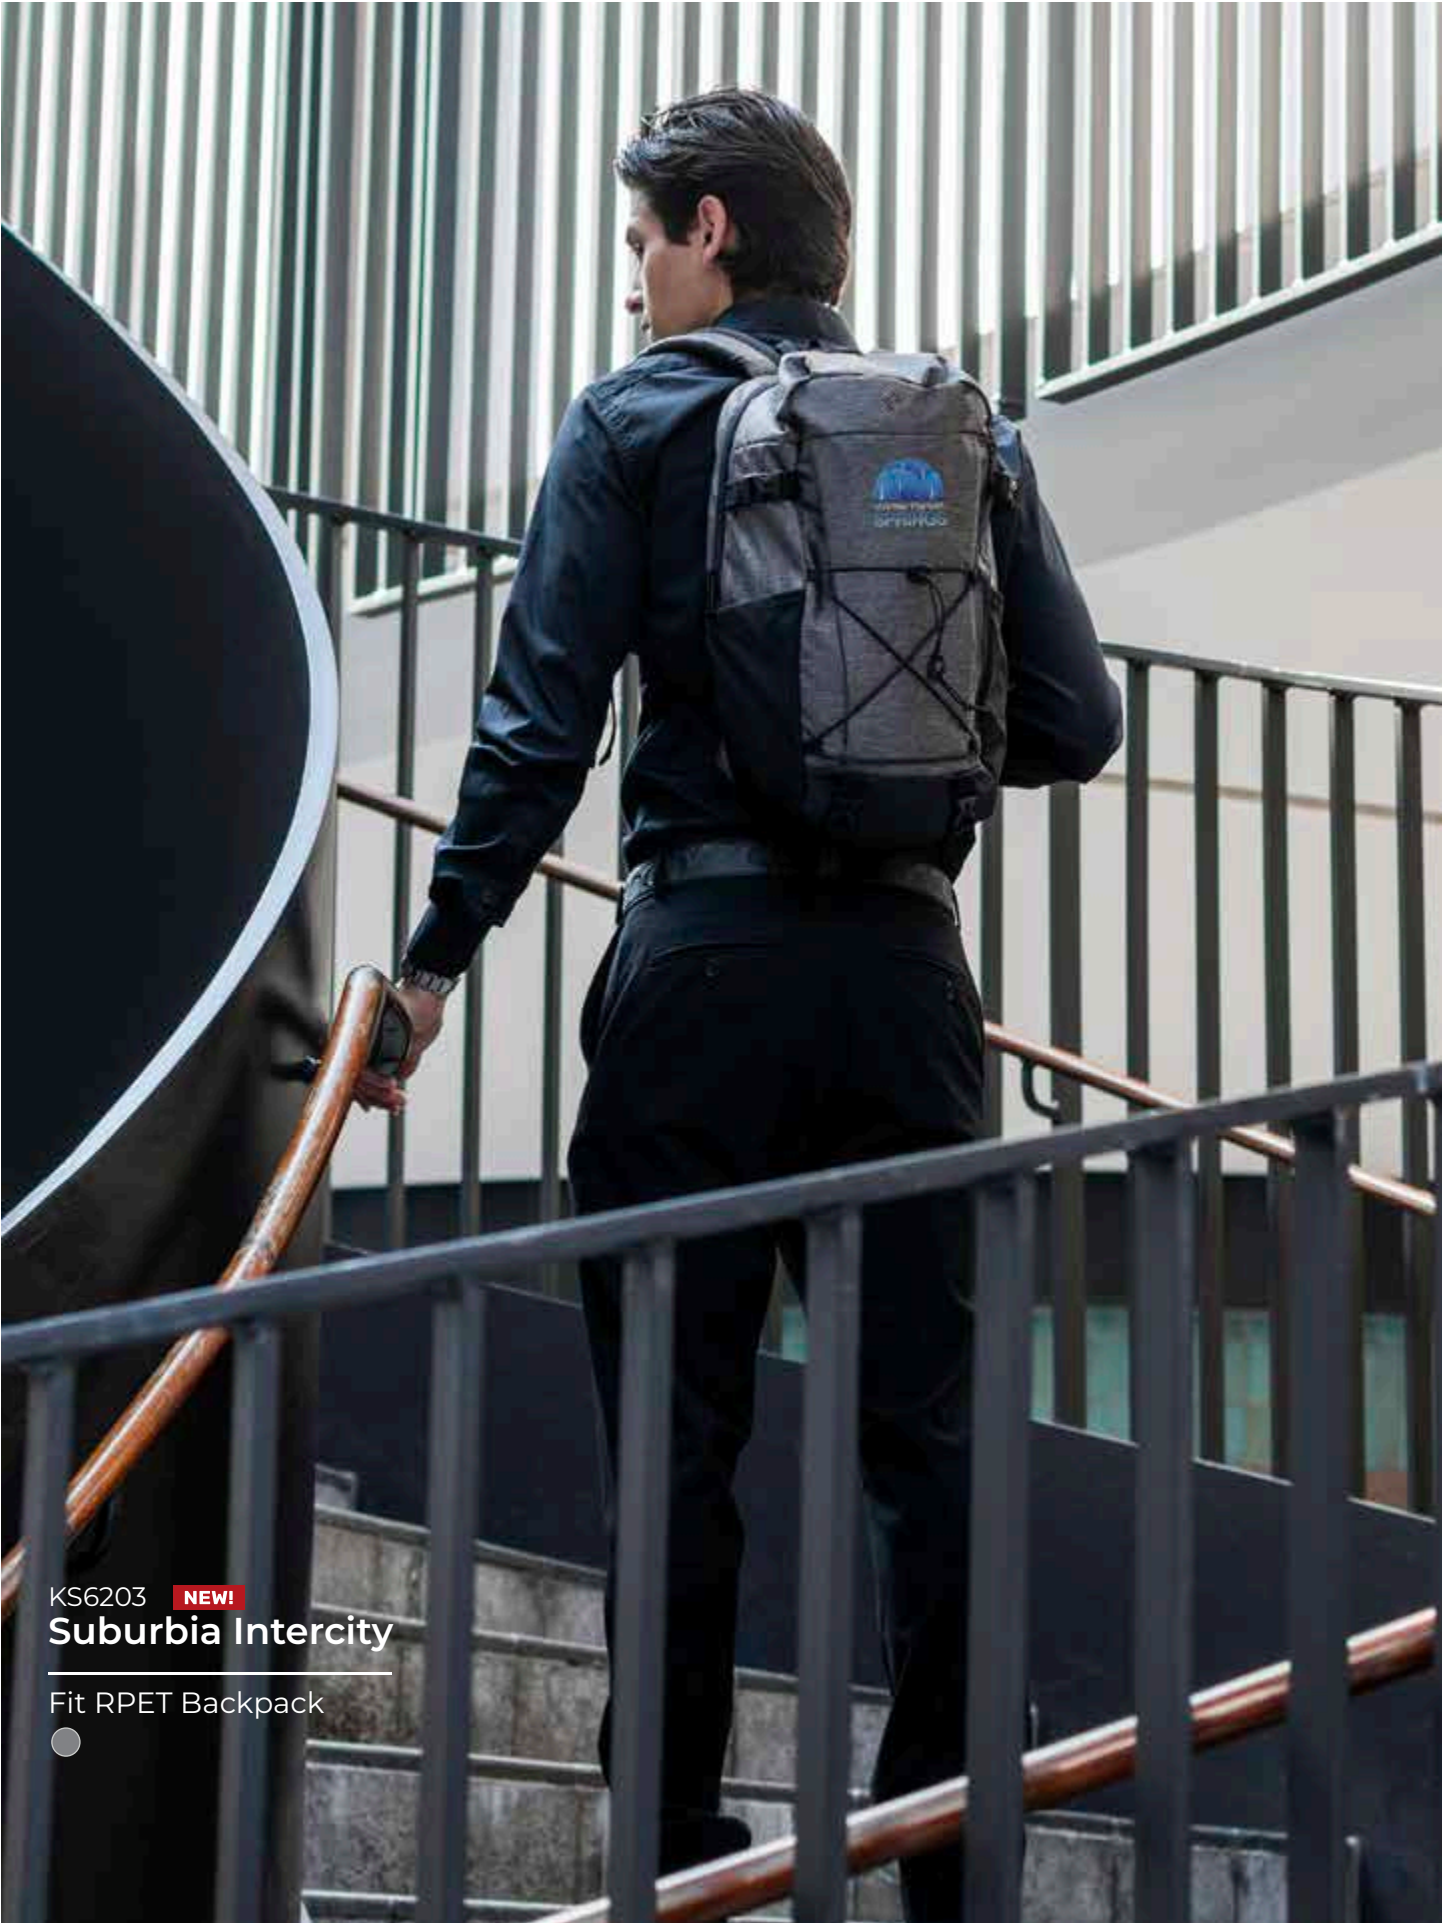

KS6203 **NEW!**
Suburbia Intercity

Fit RPET Backpack