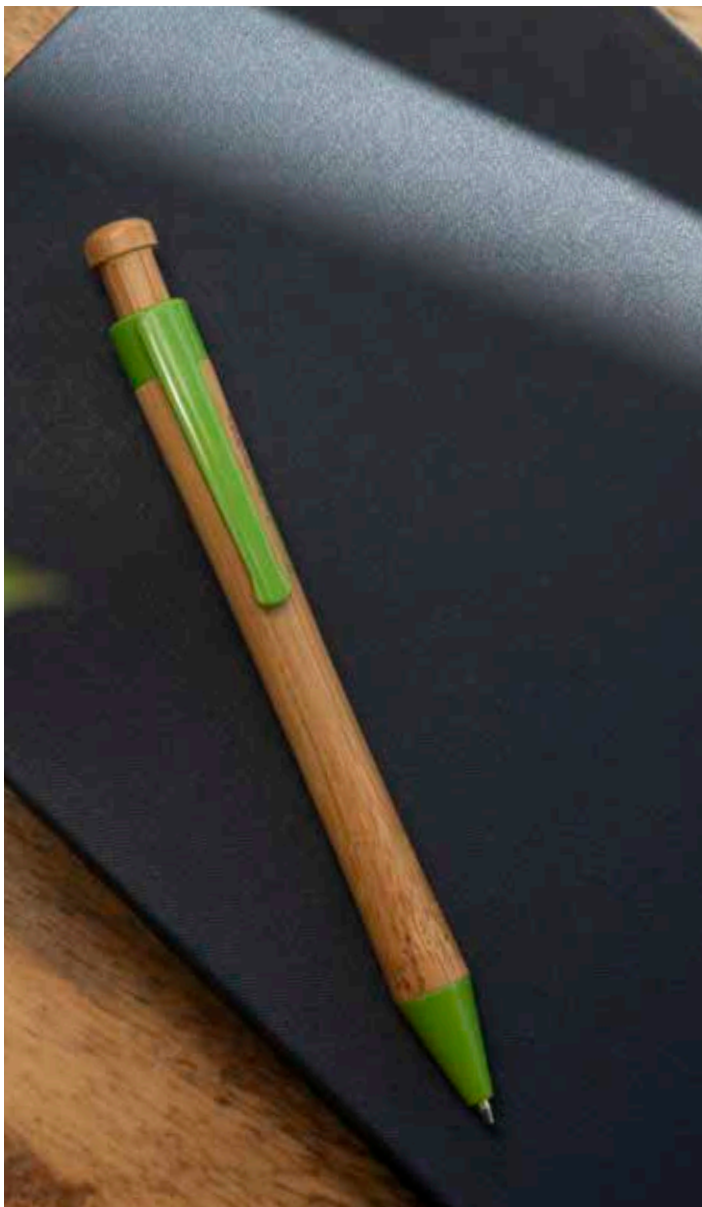

BT6100
Kiva

Bamboo Ballpoint Pen

The Kiva plunge-Action ballpoint pen features a smooth bamboo body and PLA plastic clip and trim.