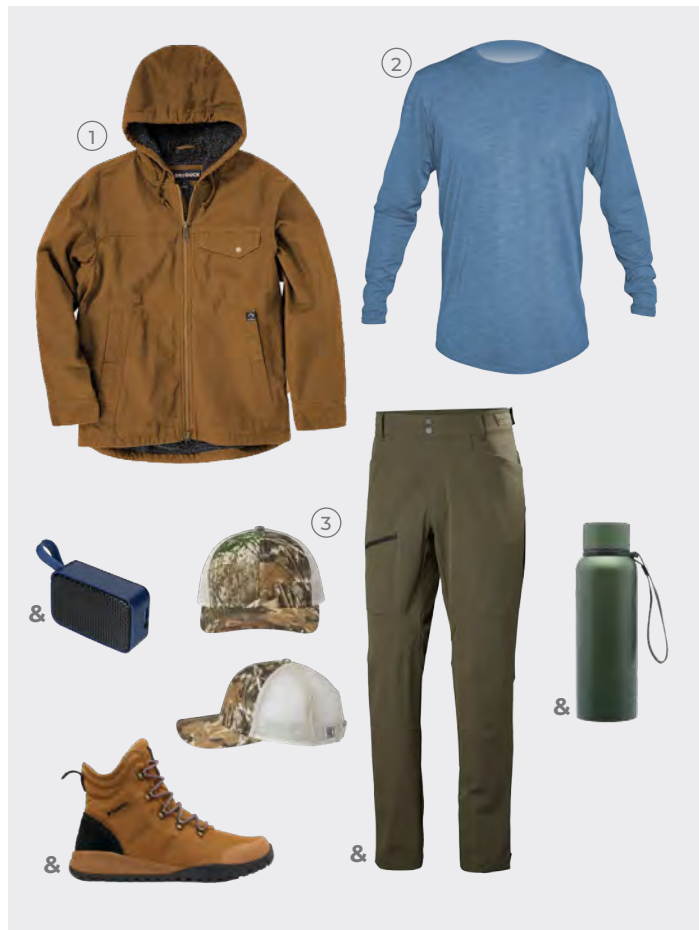

How to Style *Outdoor Leisure Edit*

His Look

1. 5033 DRI DUCK. 2. MVLPR18 ANETIK. 3. GB452C The Game.

Additional Markets:

- ✓ Uniforming
- ✓ Pubs & Breweries
- ✓ Agriculture
- ✓ Corporate Gifting

*Items with a "&" are not available for sale and should be used for inspiration only.