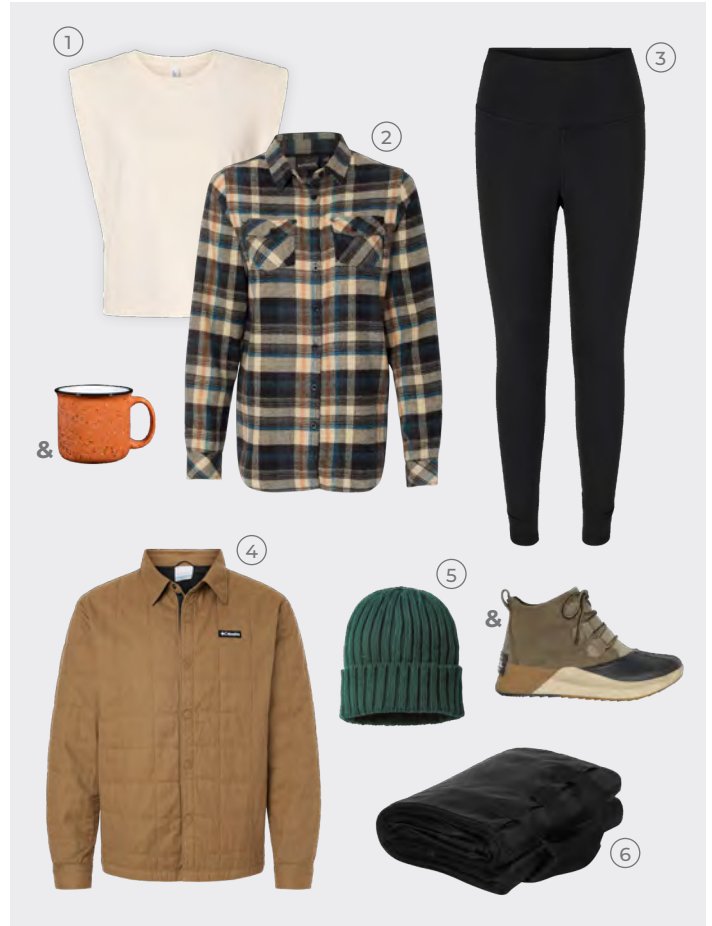

Her Look

Additional Markets:

- ☒ Gift Shops
- ☒ Company Stores
- ☒ Resort Staff
- ☒ Lifestyle Brands

1. 307GD American Apparel. 2. 5210 Burnside.
3. CHP120 Champion. 4. 205472 Columbia.
5. SHORE Atlantis Headwear. 6. 8702 Alpine Fleece.