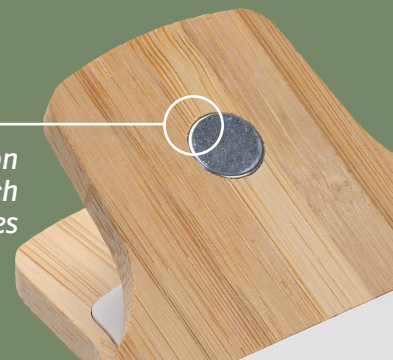

Made of renewable
eco-friendly
bamboo and ABS

Powerful magnet
on the back to attach
to metal surfaces