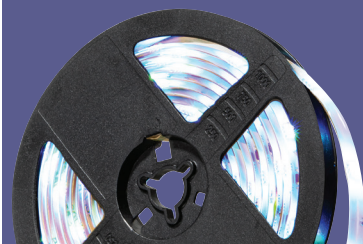

1-1/2" x 9-1/4" vertical light bar

There are 16 preset colors and 4 light modes

WLT-GG23

Gig 9.8 ft. 90-LED Light Strip with Remote Control

Powered by using the built-in USB cable that is compatible with most computers and TVs

Easy to setup with flexible strips that come with self adhesive backing

Included remote

90 units of multi-colored LED light strip that is 9.8 ft long

There are 16 preset colors and 4 light modes

WLT-CN23

Constellation Night Light