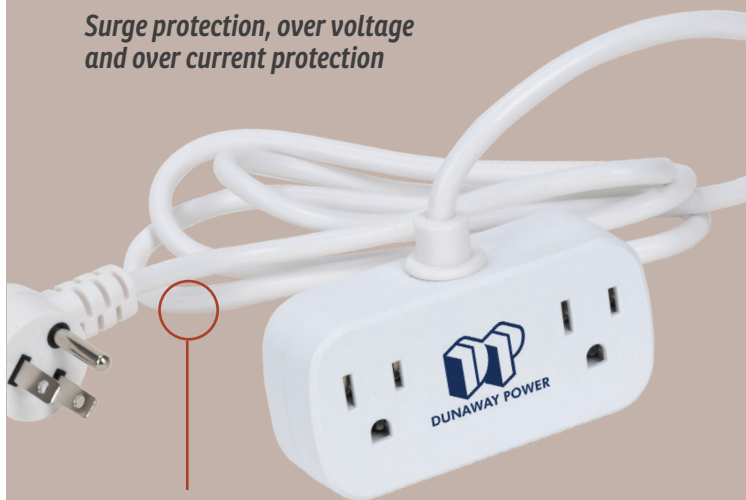

Fireproof shell material: ABS+PC

2x USB-C ports & 2x USB ports

Charge 7 devices simultaneously

EAC-ZP23

Zip 5 Ft. Power Strip with Type-C, USB & AC Outlets

The wall charger has 2 AC outlets and 2 DC outlets

USB & USB-C ports on the side

Fireproof shell material: ABS+PC

Surge protection, over voltage and over current protection

Cord extends up to 5 feet

Adventure Awaits!

ESP-AN24

Anthem Light-Up IPX6 Waterproof Wireless Speaker