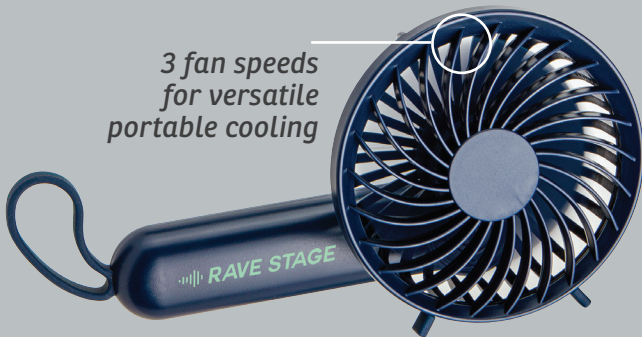

Strong magnet that can attach to the back of an iPhone 12/13/14/15 or a smartphone with a metal ring on the back

Charge 3 devices simultaneously

WTV-QB23

Quiet Breeze Rechargeable Hand Fan with Carabiner

Lightweight and ergonomic design with a quiet brushless motor

3 fan speeds for versatile portable cooling

5 hrs

3 hrs

Includes a metal carabiner that can be clipped to the silicone carry strap

WCP-MP23

Magport Wallet Phone Wallet & Stand