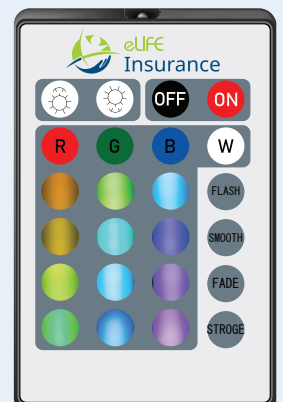

Set the Mood!

WLT-MQ23

Marquee Multi-Color Light Bar with Remote Control

Included remote

Powered by using the built-in USB cable that is compatible with most computers and TVs

Base is removable for on-the-go or for horizontal display

1-1/2" x 9-1/4" vertical light bar

There are 16 preset colors and 4 light modes

WLT-GG23

Gig 9.8 ft. 90-LED Light Strip with Remote Control

Powered by using the built-in USB cable that is compatible with most computers and TVs

Easy to setup with flexible strips that come with self adhesive backing

Included remote

90 units of multi-colored LED light strip that is 9.8 ft long

There are 16 preset colors and 4 light modes

WLT-CN23

Constellation Night Light