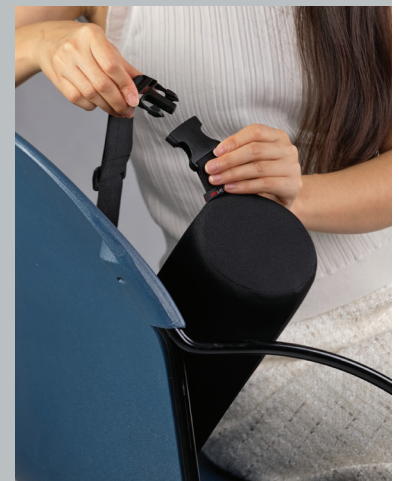

Adjustable belt strap lets you position height for optimal support and comfort