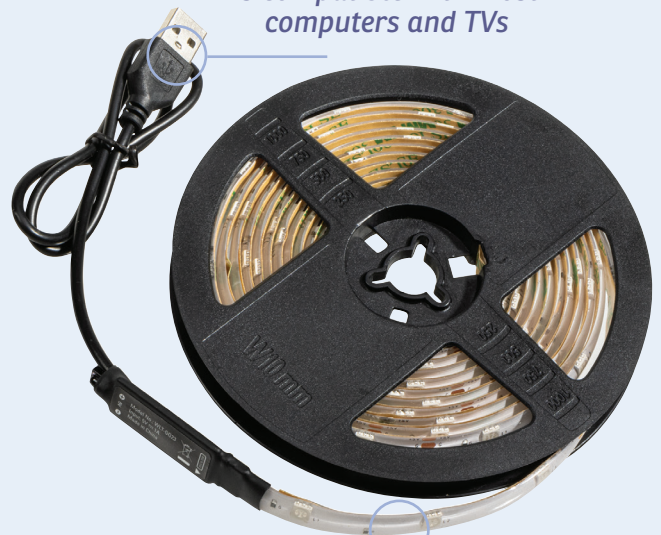

Set the Mood!

WLT-MQ23

Marquee Multi-Color Light Bar with Remote Control

Included remote

Powered by using the built-in USB cable that is compatible with most computers and TVs

Base is removable for on-the-go or for horizontal display

1-1/2" x 9-1/4" vertical light bar

There are 16 preset colors and 4 light modes

WLT-GG23

Gig 9.8 ft. 90-LED Light Strip with Remote Control

Powered by using the built-in USB cable that is compatible with most computers and TVs