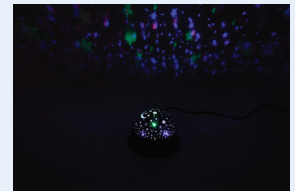

1-1/2" x 9-1/4" vertical light bar

There are 16 preset colors and 4 light modes

WLT-GG23

Gig 9.8 ft. 90-LED Light Strip with Remote Control

Powered by using the built-in USB cable that is compatible with most computers and TVs

Easy to setup with flexible strips that come with self adhesive backing

Included remote

90 units of multi-colored LED light strip that is 9.8 ft long

There are 16 preset colors and 4 light modes

WLT-CN23

Constellation Night Light

See the universe and lay under the moon and stars without going outside!

STAR button turns on/off flashing feature

LED button turns light on/off

ESP-AD24

Audio Dome Lighted Bluetooth Speaker with White Noise Sounds