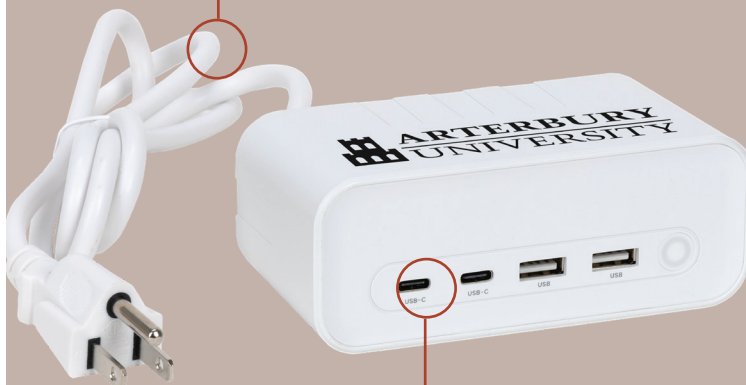

6 hrs

6 hrs

EAC-RL23

Relay 5 Ft. Charging Station with Type-C, USB & AC Outlets

The charging station features 3 AC outlets and 4 DC outputs

Surge protection, over voltage and over current protection

Cord extends up to 5 feet

Fireproof shell material: ABS+PC

2x USB-C ports & 2x USB ports

Charge 7 devices simultaneously

EAC-ZP23

Zip 5 Ft. Power Strip with Type-C, USB & AC Outlets

The wall charger has 2 AC outlets and 2 DC outlets