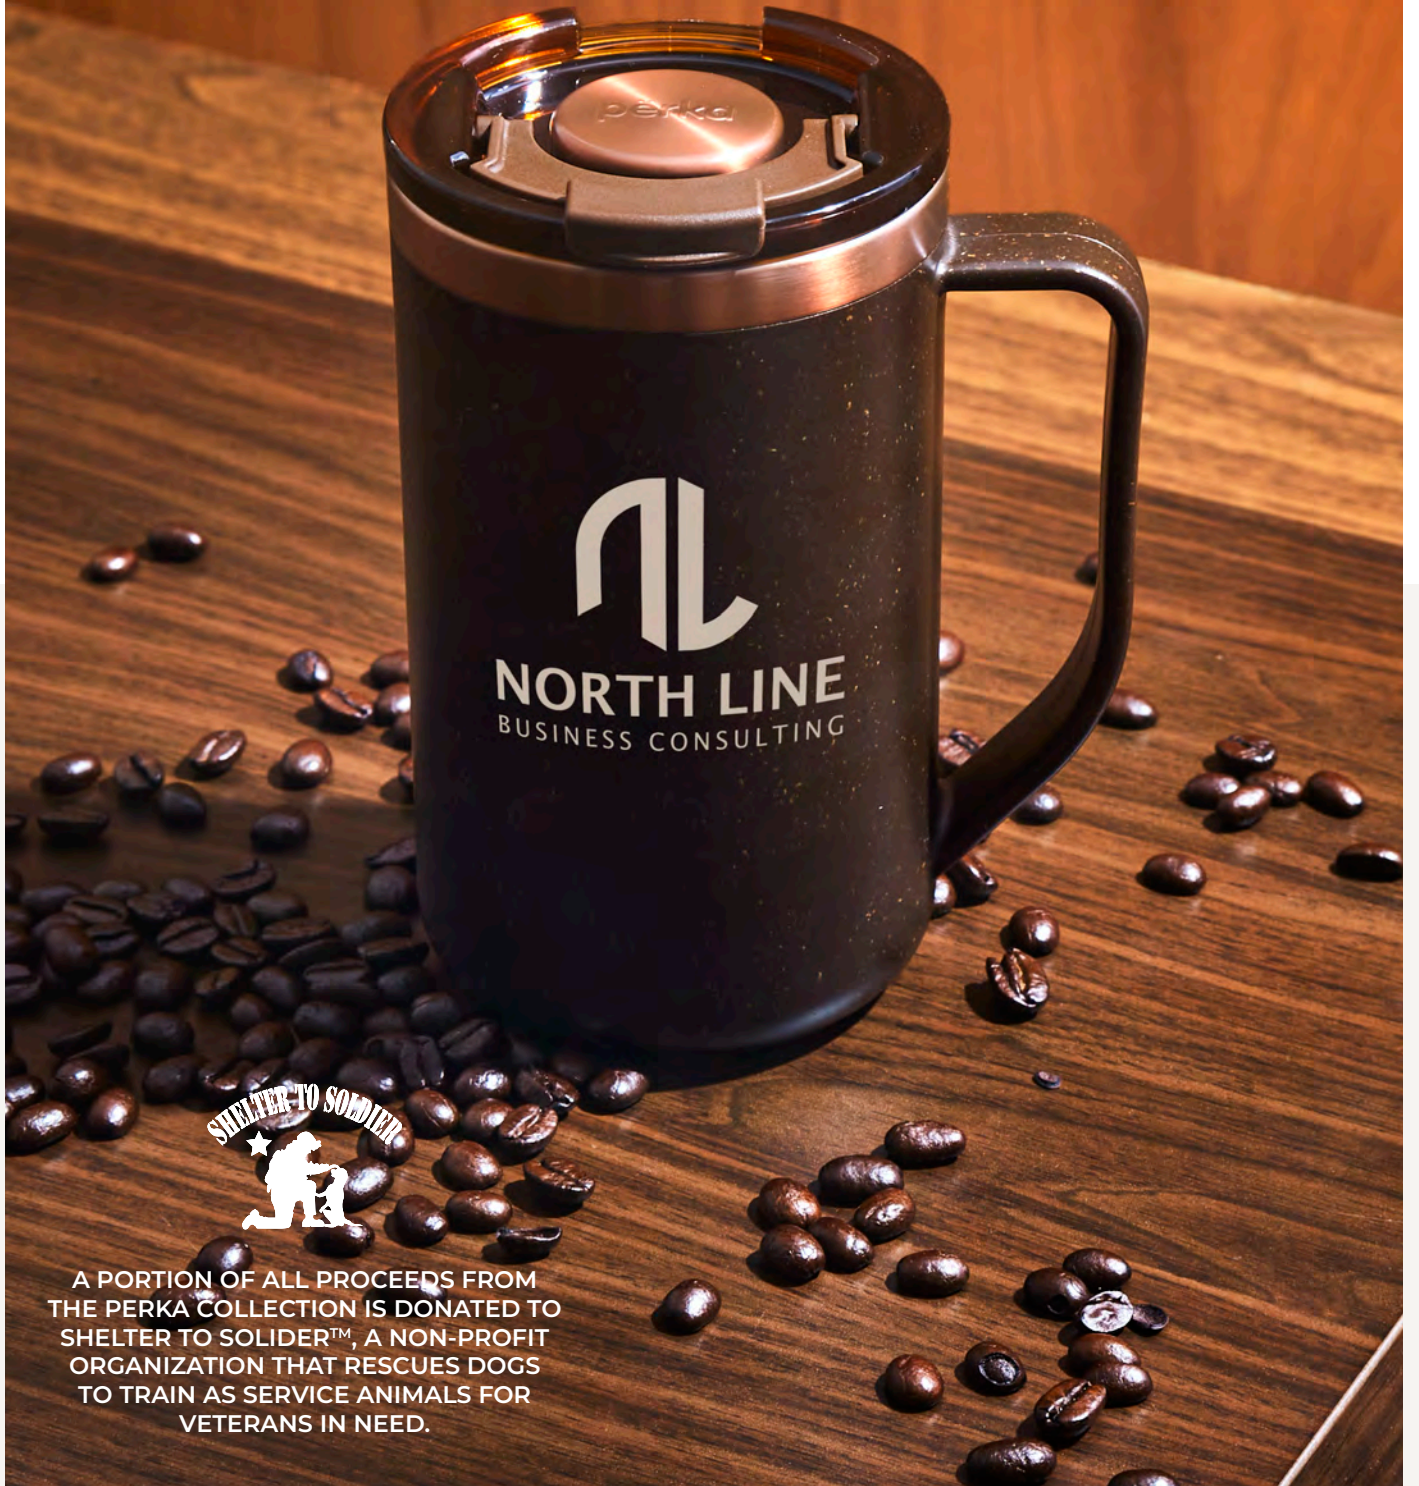

GC1473 **Ashford**

10W RPET & Cork Wireless
Charging Pad

KT8600 **Notting Hill** 

Recycled RPET Grocery
Tote Bag

KM5201
Perka®

Guji 15 oz. Recycled Steel and
Coffee Grounds Mug

përka®

A PORTION OF ALL PROCEEDS FROM
THE PERKA COLLECTION IS DONATED TO
SHELTER TO SOLDIER™, A NON-PROFIT
ORGANIZATION THAT RESCUES DOGS
TO TRAIN AS SERVICE ANIMALS FOR
VETERANS IN NEED.